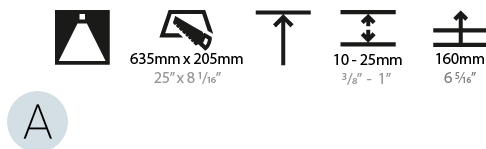

GENERAL

Series: Smoothy
Subseries: Smoothline
Brand: Prolicht
Division: Architectural
Mounting Type: Recessed
Mounting Location: Ceiling
Subcategory: Ambient

PHYSICAL

Shape: Oval
Length (mm): 652
Length (in): 25 11/16
Width (mm): 222
Width (in): 8 3/4
Depth (mm): 150
Depth (in): 5 7/8
Ceiling Thickness (mm): 10 / 12.5 / 15 / 25
Ceiling Thickness (in): 3/8 or 1/2 or 9/16 or 1
Min. Recessing Depth (mm): 160
Min. Recessing Depth (in): 6 5/16
Light Distribution: Direct
Weight (kg): 4.033
Weight (lbs): 8.87
Diffuser: PMMA - Opal or Micro-Prism
Fixture Finish: SSR / BKV / CWI / CRY / HAB / UFT / ITA / RUA / FTG / MYG / LOD / PUS / FRO / FUP / KIA / POP / BLS / SPG / MEY / GOH / GUM / CHC / COM / ABZ / JAG / OBR / MOS / ROR
Fixture Material: Extruded Aluminum / Steel
Cut-out Measurements: 635mm / 25" x 205mm / 8 1/16"

ELECTRICAL

Lamp Type: LED (Zhaga Standard)
Input Wattage (W): 21
Total Output Wattage (W): 18
Dimming: Tri-Mode (Non-Dimming and Phase Dimming (120Vac only) and 0-10V Dimming)
Driver Included: Yes
Driver Location: Integrated
Driver Type: Constant Current - Universal
Driver Class: Class 2
Input Voltage (V): 120 - 277
Constant Current (MA): 500

LED

Color Temperature (°K): 3000 / 3500 / 4000
Max. Delivered Lumen (lm): 1430 / 1539 / 1570
CRI: >80 CRI
Lamp Life (hrs): 50000

OPTICAL

RATINGS AND CERTIFICATIONS

Certified By: Certified for North American Standards
IP rating: IP20